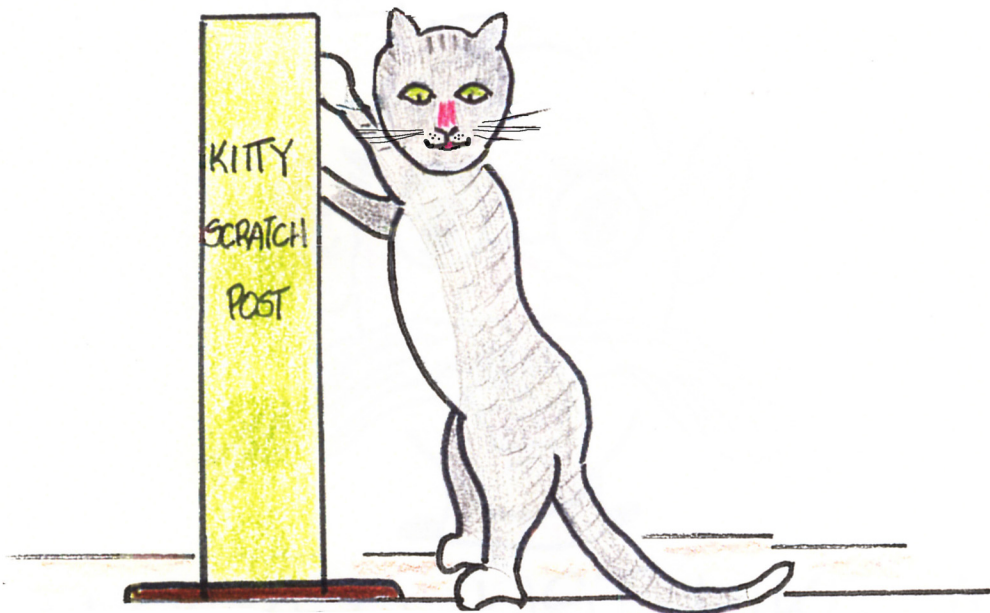

SHE WAS A PRETTY
TIGER CAT
WITH EYES LIKE
GINGER ALE.

THEY WERE YELLOWISH
AND GREENY,
AND SHE HAD A
WHITE-TIPPED TAIL.